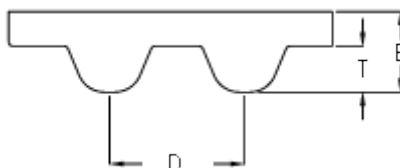

Data Sheet

Article number: 602932750437

Description: Gates timing belt POWERGRIP®
GTX 1880 8MX 50

Measures

D (Pitch)	= 8
Height B mm	= 5.6
Height T mm	= 3.4
Length	= 1880
Number of teeth	= 235
Type	= 1880 8MX 50
Width	= 50